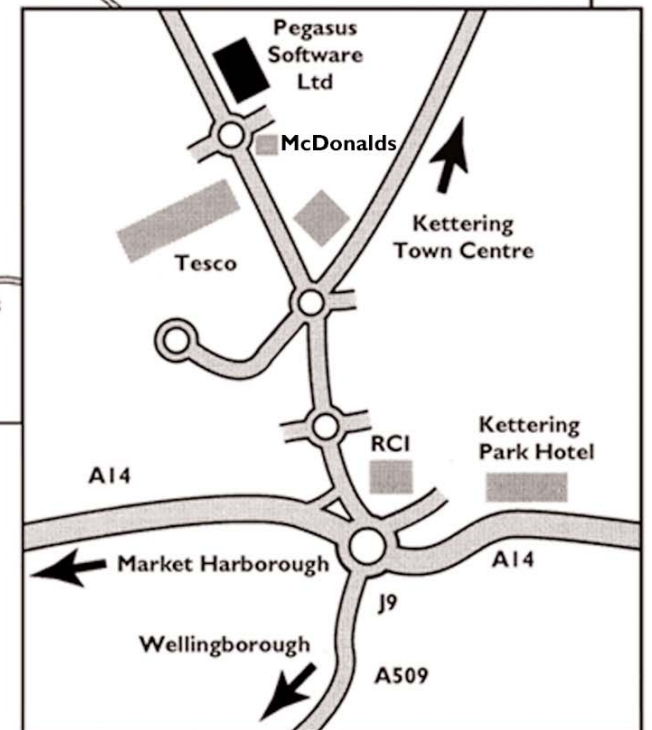

Pegasus Software is situated off Junction 9 of the A14. At the roundabout, take the exit for Kettering. Cross over the next roundabout, and take the second exit at the following (Tesco) roundabout. Cross over the next roundabout. Orion House car park is immediately to the right.

From the A1 join the A14 at Huntingdon.

From the M1 (North) join the A14 at Junction 19.

From the M1 (South) exit at Junction 15 and take the A508 towards Northampton, then take the A45 towards Wellingborough. At Wellingborough take the A509 to Kettering (crossing the A14 at Junction 9).