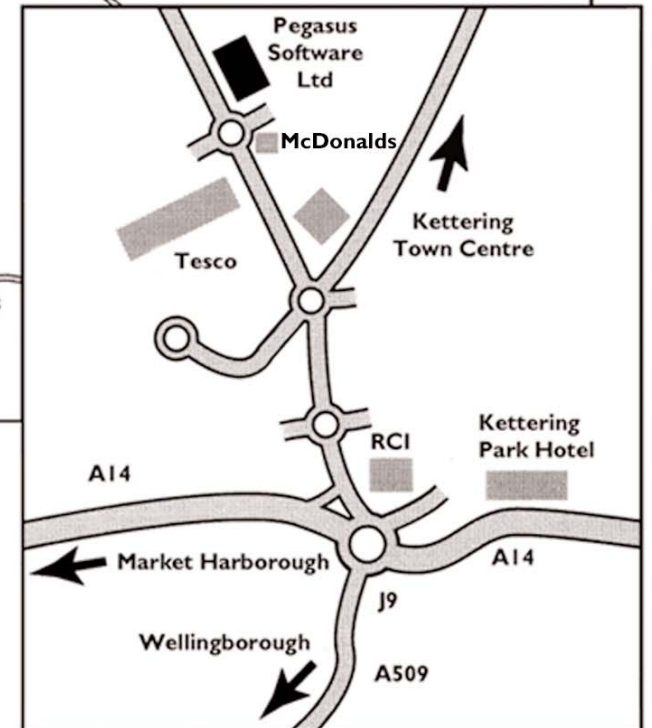

Pegasus Software is situated off Junction 9 of the A14. At the roundabout, take the exit for Kettering. Cross over the next roundabout, and take the second exit at the following (Tesco) roundabout. Cross over the next roundabout. Orion House car park is immediately to the right.

From the A1 join the A14 at Huntingdon.

From the M1 (North) join the A14 at Junction 19.

From the M1 (South) exit at Junction 15 and take the A508 towards Northampton, then take the A45 towards Wellingborough. At Wellingborough take the A509 to Kettering (crossing the A14 at Junction 9).