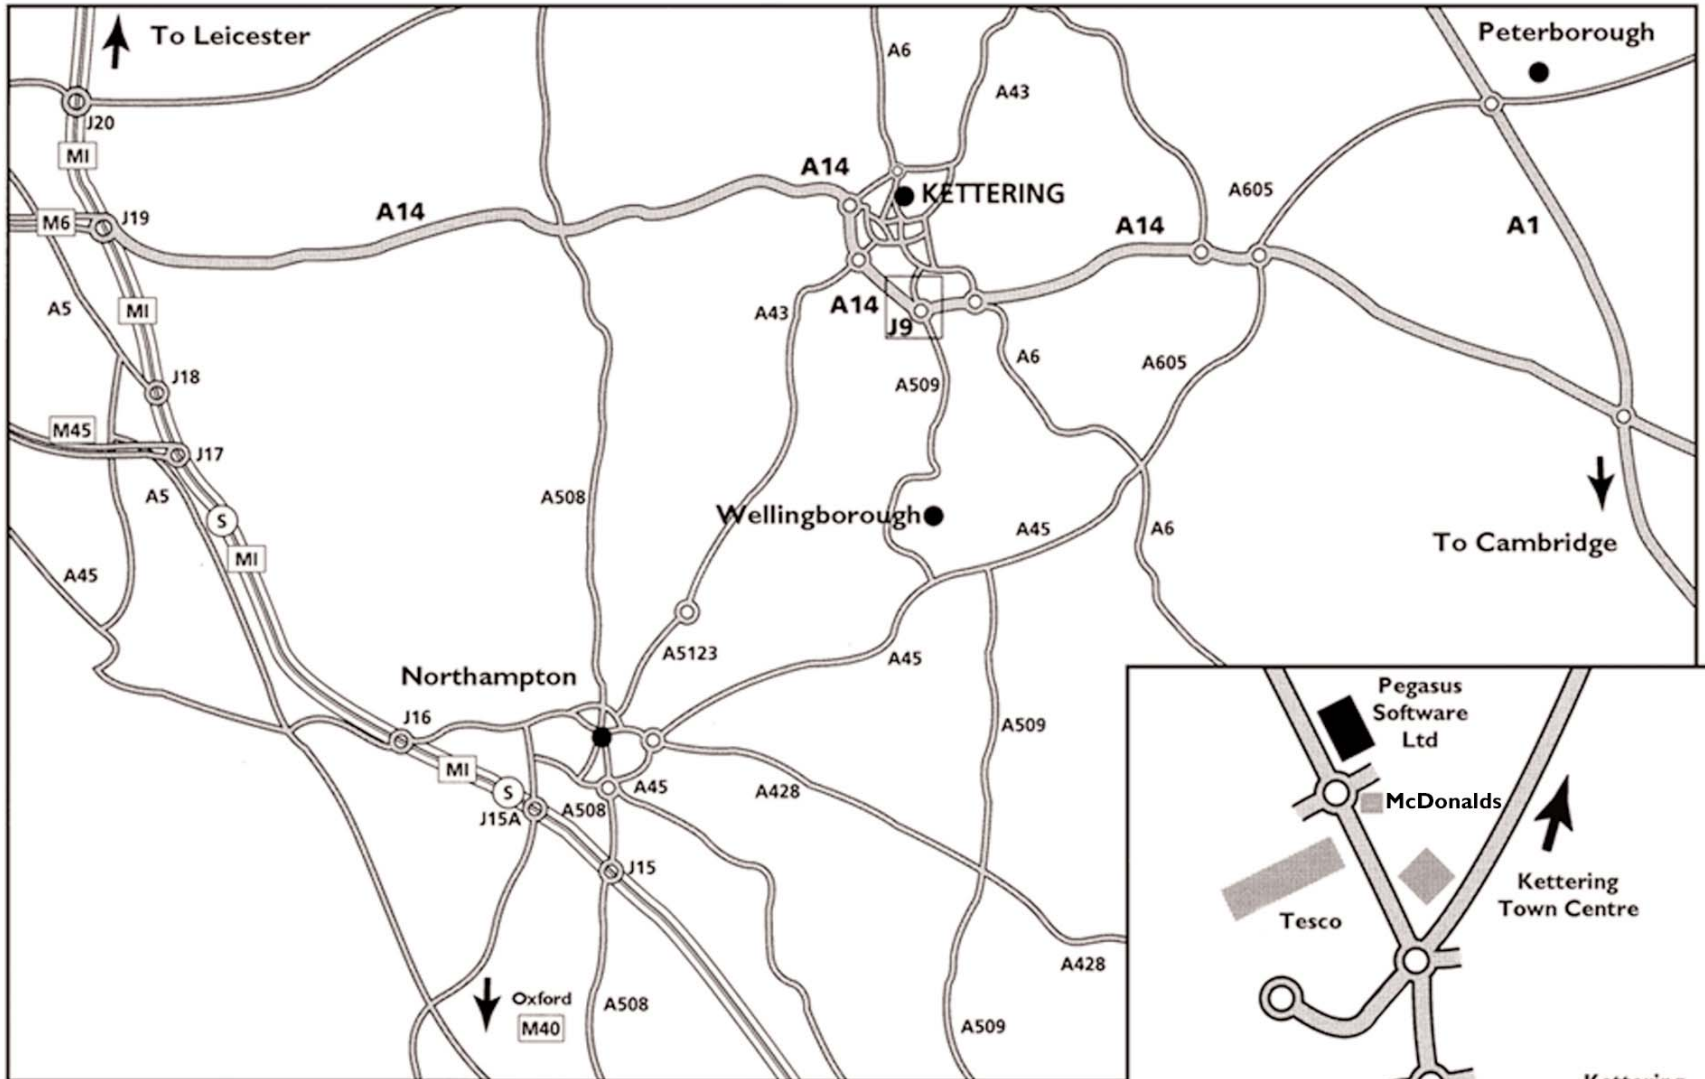

Pegasus Software is situated off Junction 9 of the A14. At the roundabout, take the exit for Kettering. Cross over the next roundabout, and take the second exit at the following (Tesco) roundabout. Cross over the next roundabout. Orion House car park is immediately to the right.

From the A1 join the A14 at Huntingdon.

From the M1 (North) join the A14 at Junction 19.

From the M1 (South) exit at Junction 15 and take the A508 towards Northampton, then take the A45 towards Wellingborough. At Wellingborough take the A509 to Kettering (crossing the A14 at Junction 9).